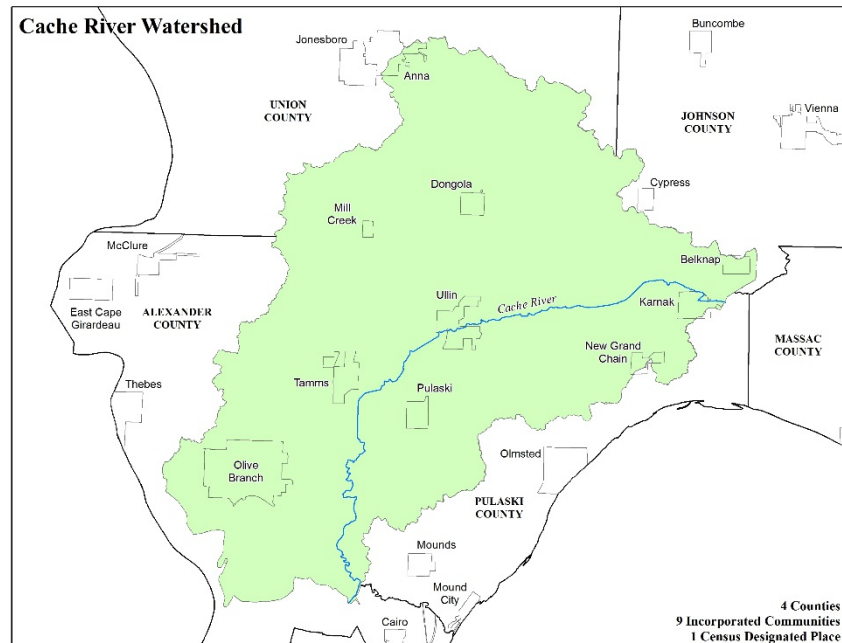

Cache Watershed Action Discovery Flood Risk Meeting

Wednesday / August 5, 2015 / 6:00 PM - 8:00 PM

Shawnee Community College - River Room

Agenda

- Risk MAP / Action Discovery / CRS - *Pat Hubbartt, CFM, ISWS*
- FEMA Mitigation Action Tracker – *Mary Richardson, CFM, ISWS*
- National Disaster Resiliency Competition Funding – *Loren Wobig, P.E., CFM, IDNR*
- Discovery Comments / Mitigation Ideas – *Glenn Heistand, P.E., CFM, ISWS*
- Break-Out Sessions
 - Comments – Review / Updates / New
 - Discovery Map Review
 - Mitigation Action Form

Illinois State Water Survey Website (ISWS) - www.illinoisfloodmaps.org

Project Contact ___Pat Hubbartt, Risk MAP Outreach Coordinator, 2204 Griffith Drive, Champaign, IL 60820. hubbartt@illinois.edu , or 217-649-9049